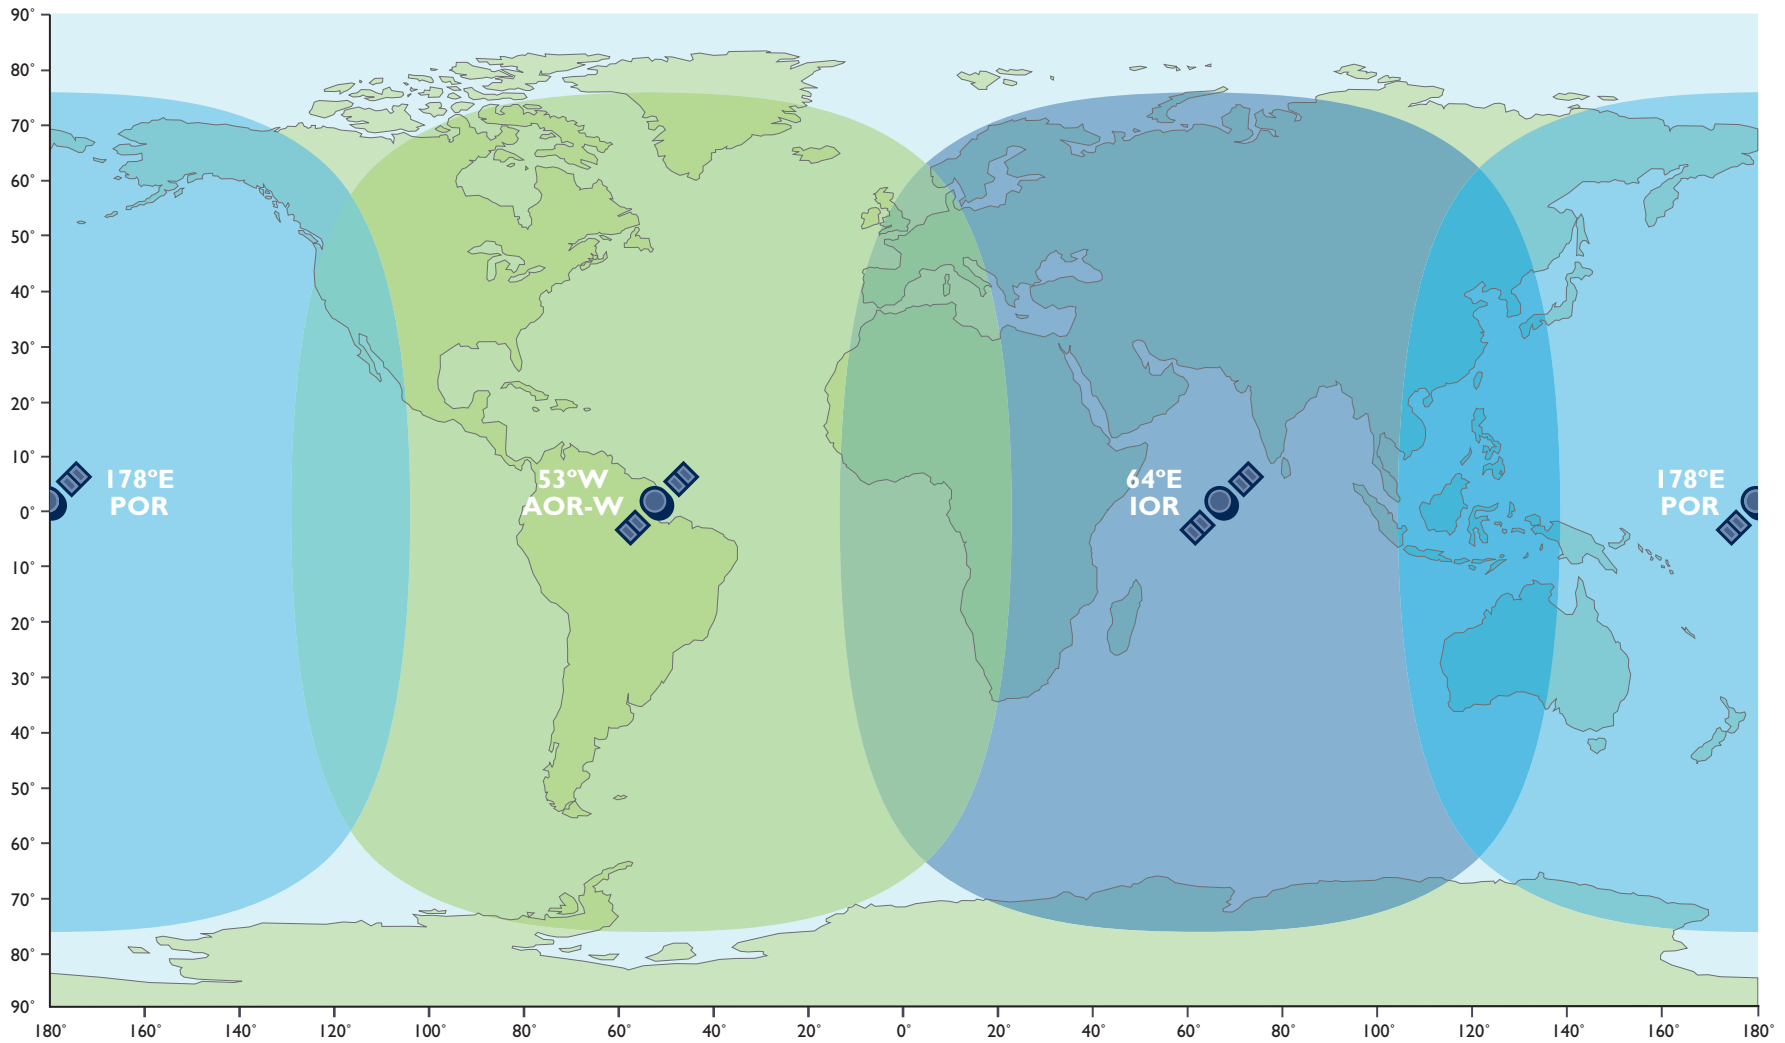

Inmarsat BGAN coverage

- F1 I-4 satellite
- F2 I-4 satellite
(Planned by mid 2006)
- F3 I-4 satellite
(To be defined)

The map depicts Inmarsat's expectations of coverage, but does not represent a guarantee of service. The availability of service at the edge of coverage areas fluctuates depending on various conditions. The launch of the F-3 satellite will be determined in due course.